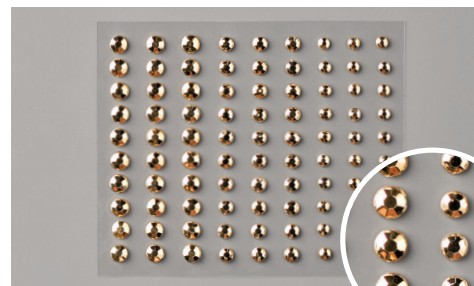

ORNATE STYLE *Bundle*

Cling • 154119 **\$52.00**
Includes Ornatte Style Stamp Set
+ Ornatte Layers Dies

10% OFF

ORNATE LAYERS DIES

152726 **\$37.00**

Includes 8 dies. Largest die: 5-1/2" x 4" (14 x 10.2 cm)

ORNATE STYLE STAMP SET

152572 **\$21.00**

Includes 6 cling stamps

ORNATE FLORAL 3D EMBOSING FOLDER

152725 **\$9.00**

Folder size is 4-1/2" x 6-1/4" (11.4 x 15.9 cm)

Use with a die-cutting and embossing machine.

ORNATE GARDEN RIBBON COMBO PACK

152479 **\$7.00**

2 spools: 1 each of 2 colors (Old Olive, Terracotta Tile).

1/4" (6.4 mm) wide. 5 yards (4.6 m) per spool.

GILDED GEMS

152478 **\$7.00**

Adhesive-backed, opaque gold gems. 90 pieces:
30 each in 3 sizes. 4 mm, 5 mm, and 6 mm.