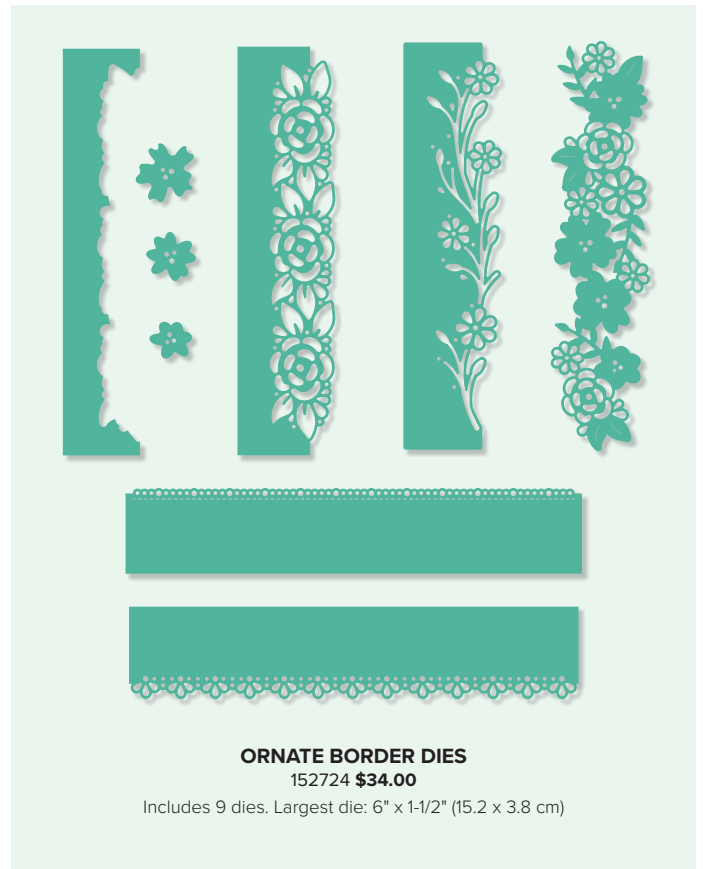

Gilded Gems
152478 \$7.00

CONTACT ME TO GET THE SUITE

ORNATE THANKS *Bundle*

Photopolymer • 154115 **\$46.75**

Includes Ornate Thanks Stamp Set
+ Ornate Borders Dies
Available in French

ORNATE BORDER DIES

152724 **\$34.00**

Includes 9 dies. Largest die: 6" x 1-1/2" (15.2 x 3.8 cm)

THANK YOU

*for everything Seriously,
ever so much so here's a card
from the bottom of my heart for all you do from all of us*

SO GRATEFUL

*Why, your kindness my friend
is so loved*

152488 **\$15.00**

Gold foil designs on some sheets.
12 sheets: 2 each of 6 double-sided designs. 12" x 12" (30.5 x 30.5 cm).

Coordinating colors: Early Espresso, gold, Mint Macaron, Old Olive, Terracotta Tile, Whisper White, plus a brand new In Color.