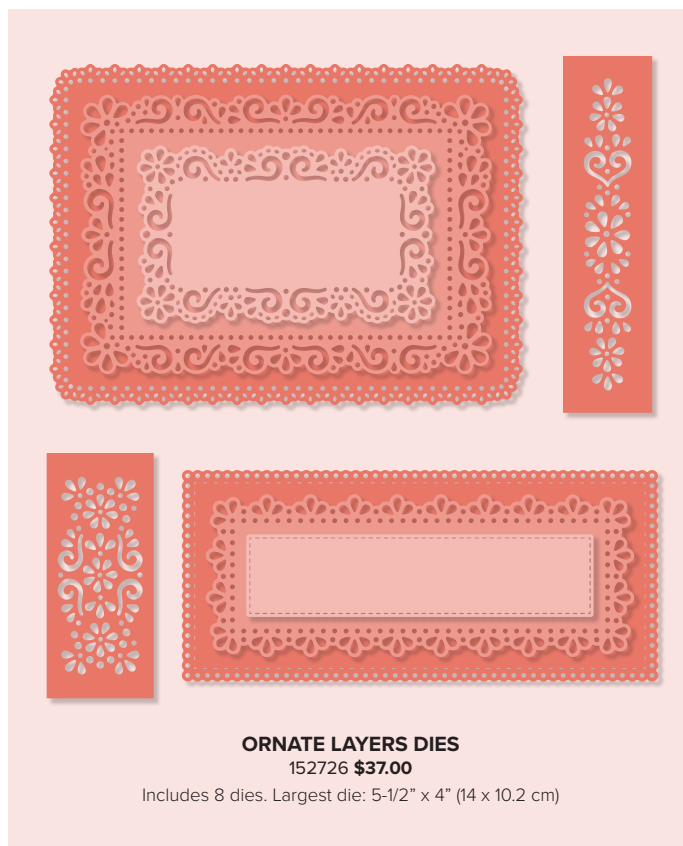

ORNATE LAYERS DIES

152726 **$37.00**

Includes 8 dies. Largest die: 5-1/2" x 4" (14 x 10.2 cm)