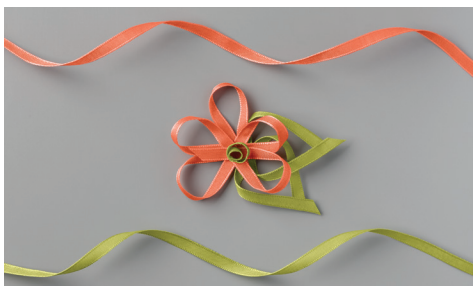

ORNATE STYLE *Bundle*

Cling • 154119 **\$52.00**
Includes Ornatte Style Stamp Set
+ Ornatte Layers Dies

10% OFF

ORNATE LAYERS DIES

152726 **\$37.00**

Includes 8 dies. Largest die: 5-1/2" x 4" (14 x 10.2 cm)

ORNATE STYLE STAMP SET

152572 **\$21.00**

Includes 6 cling stamps

ORNATE FLORAL 3D EMBOSING FOLDER

152725 **\$9.00**

Folder size is 4-1/2" x 6-1/4" (11.4 x 15.9 cm)

Use with a die-cutting and embossing machine.

ORNATE GARDEN RIBBON COMBO PACK

152479 **\$7.00**

2 spools: 1 each of 2 colors (Old Olive, Terracotta Tile).

1/4" (6.4 mm) wide. 5 yards (4.6 m) per spool.

GILDED GEMS

152478 **\$7.00**

Adhesive-backed, opaque gold gems. 90 pieces:
30 each in 3 sizes. 4 mm, 5 mm, and 6 mm.