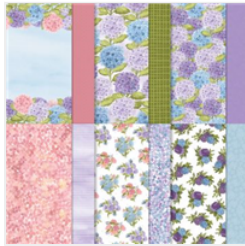

Price: \$18.00

[Hydrangea Hill Designer Series Paper - 154570](#)

Price: \$11.50

[Gorgeous Grape 8-1/2" X 11" Cardstock - 146987](#)

Price: \$8.75

[Basic White 8-1/2" X 11" Cardstock - 159276](#)

Price: \$9.75