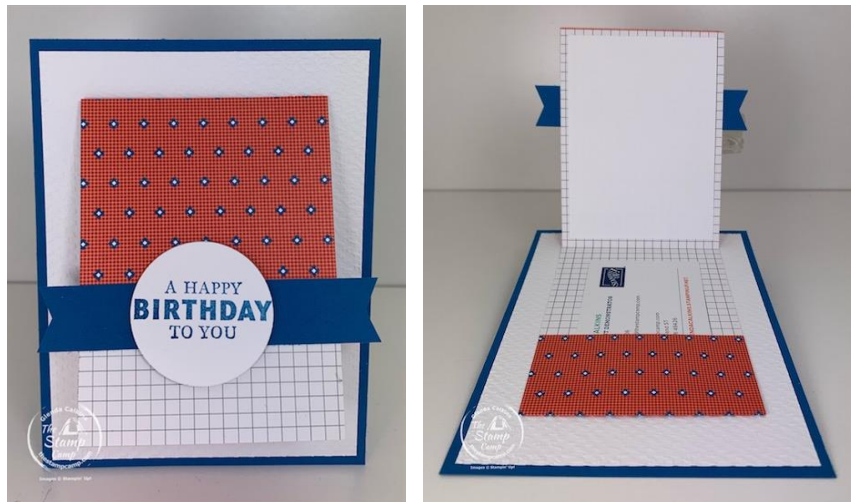

Well Suited Front Flap Gift Card Holder

Glenda Calkins
616-340-2406

glenda@thestampcamp.com

<https://www.stampinup.com?demoid=2210187>

Dimensions:

Base:

Pacific Point: 4 1/4" X 5 1/2"

Basic White: 4" X 5 1/4"

Gift Card Holder:

Well Suited Designer Series Paper: 3" X 9 1/2" score at 4" and at 8"

Well Suited Designer Series Paper: 1 1/4" X 3"

Pacific Point: 3/4" X 4 1/4"

Basic White: 2 3/4" X 3 3/4"

Scraps: Basic White